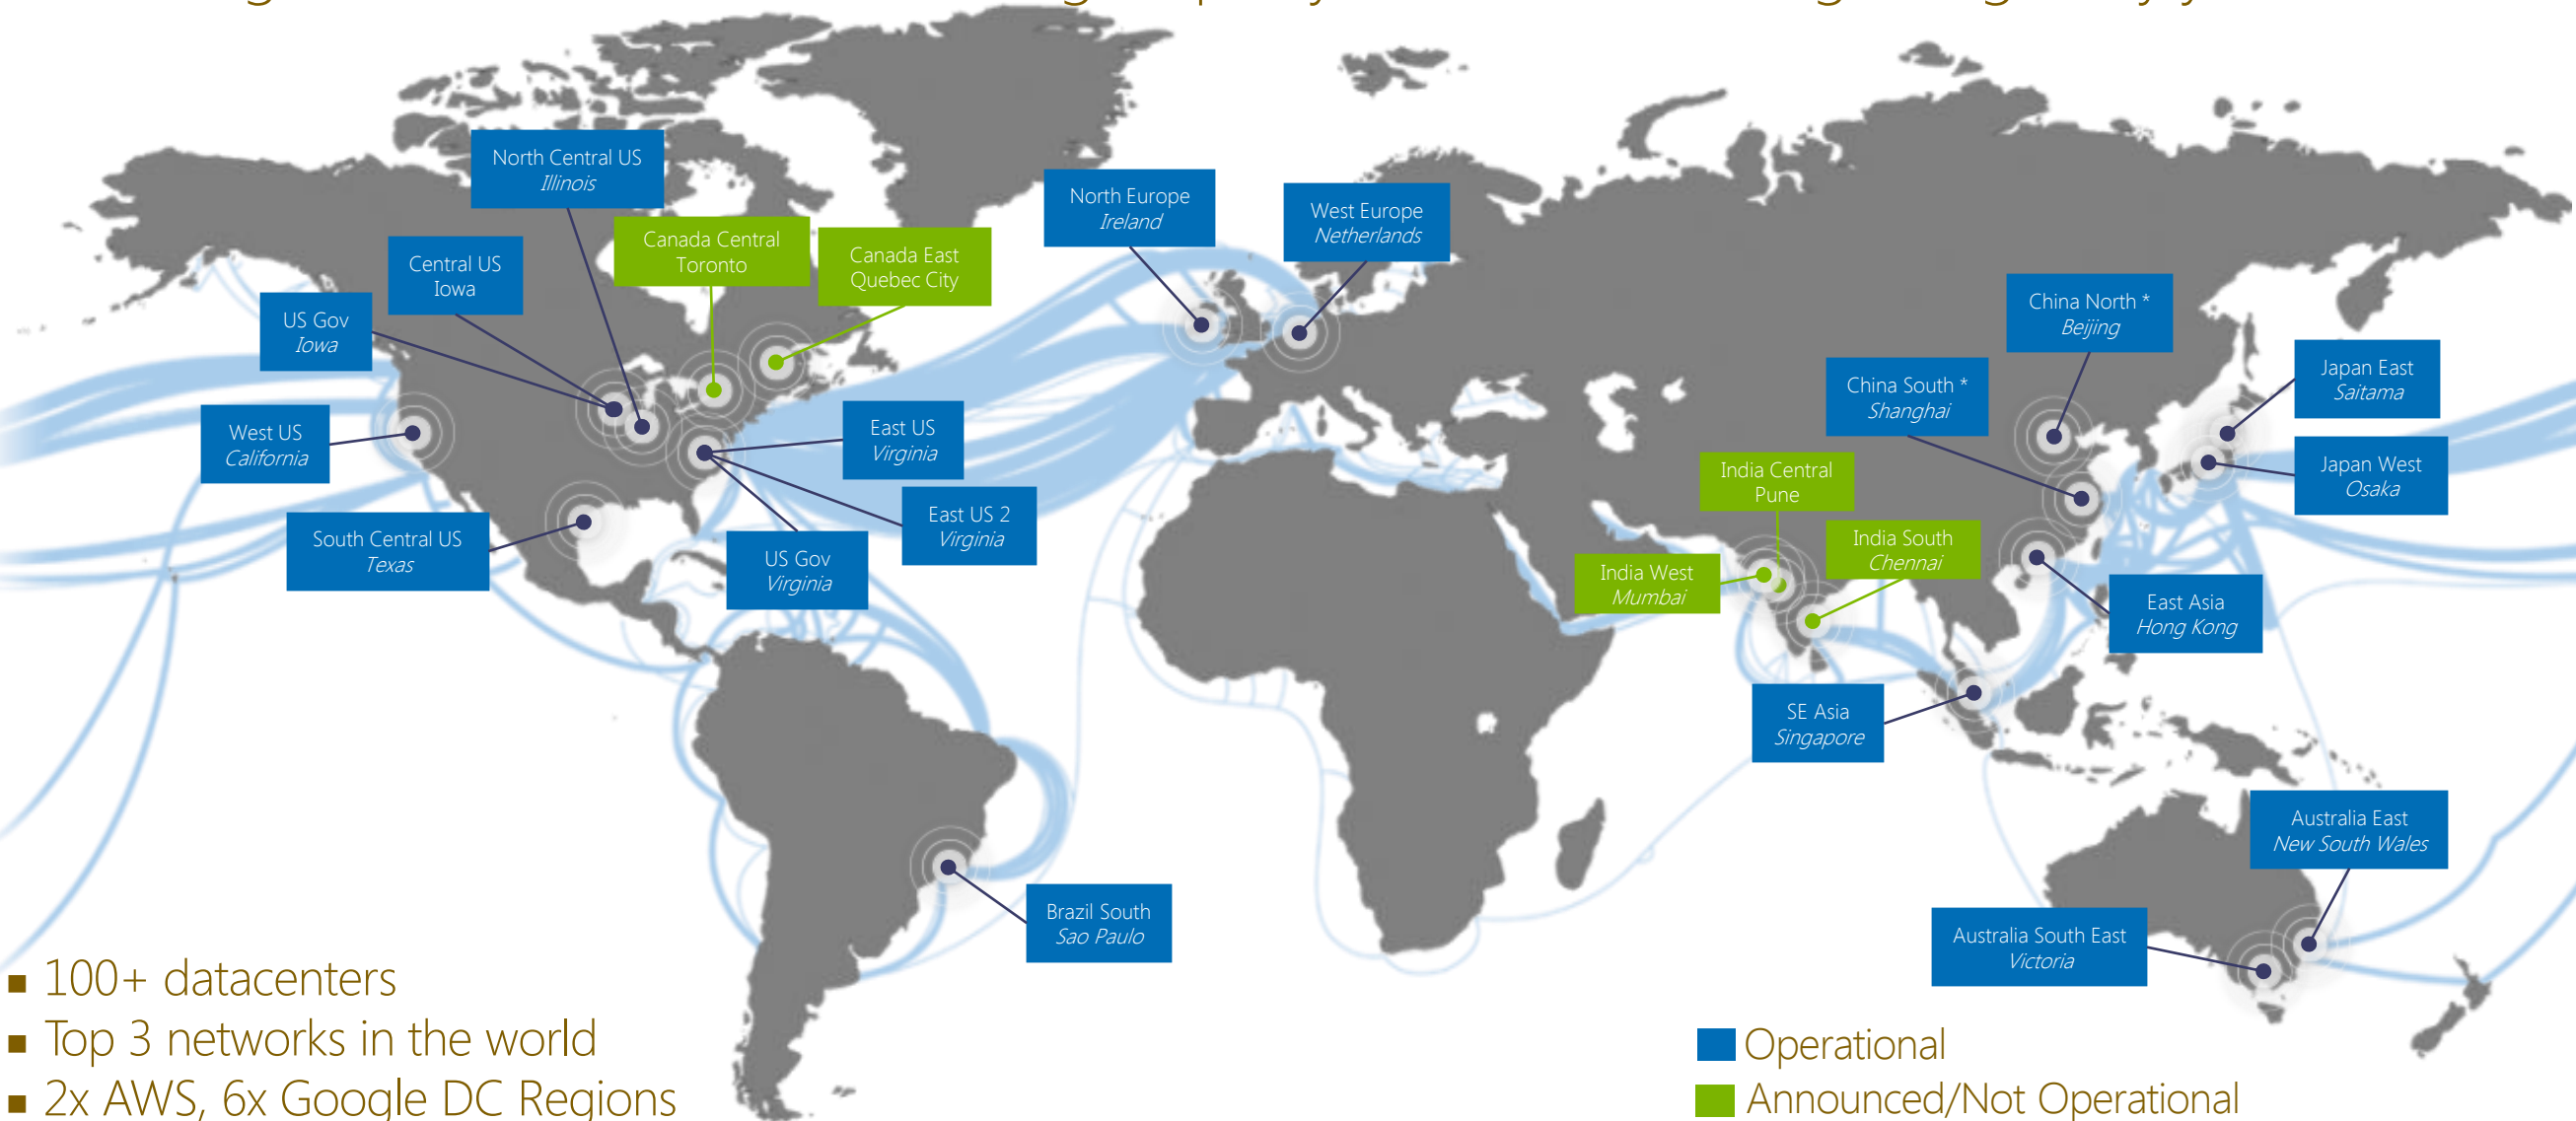

425 Million

Azure Active Directory Users

60 Billion

Hits to Websites run on Azure Web App Service

57%

Of Fortune 500 Companies use Microsoft Azure

1 Trillion

Messages delivered every month with Event Hubs

Huge infrastructure scale is the enabler

24 Regions Worldwide, 19 ONLINE...huge capacity around the world...growing every year

- 100+ datacenters
- Top 3 networks in the world
- 2x AWS, 6x Google DC Regions
- GS Series VMs – Largest VM in World, 32 cores, 448GB Ram, 80,000 IOPS