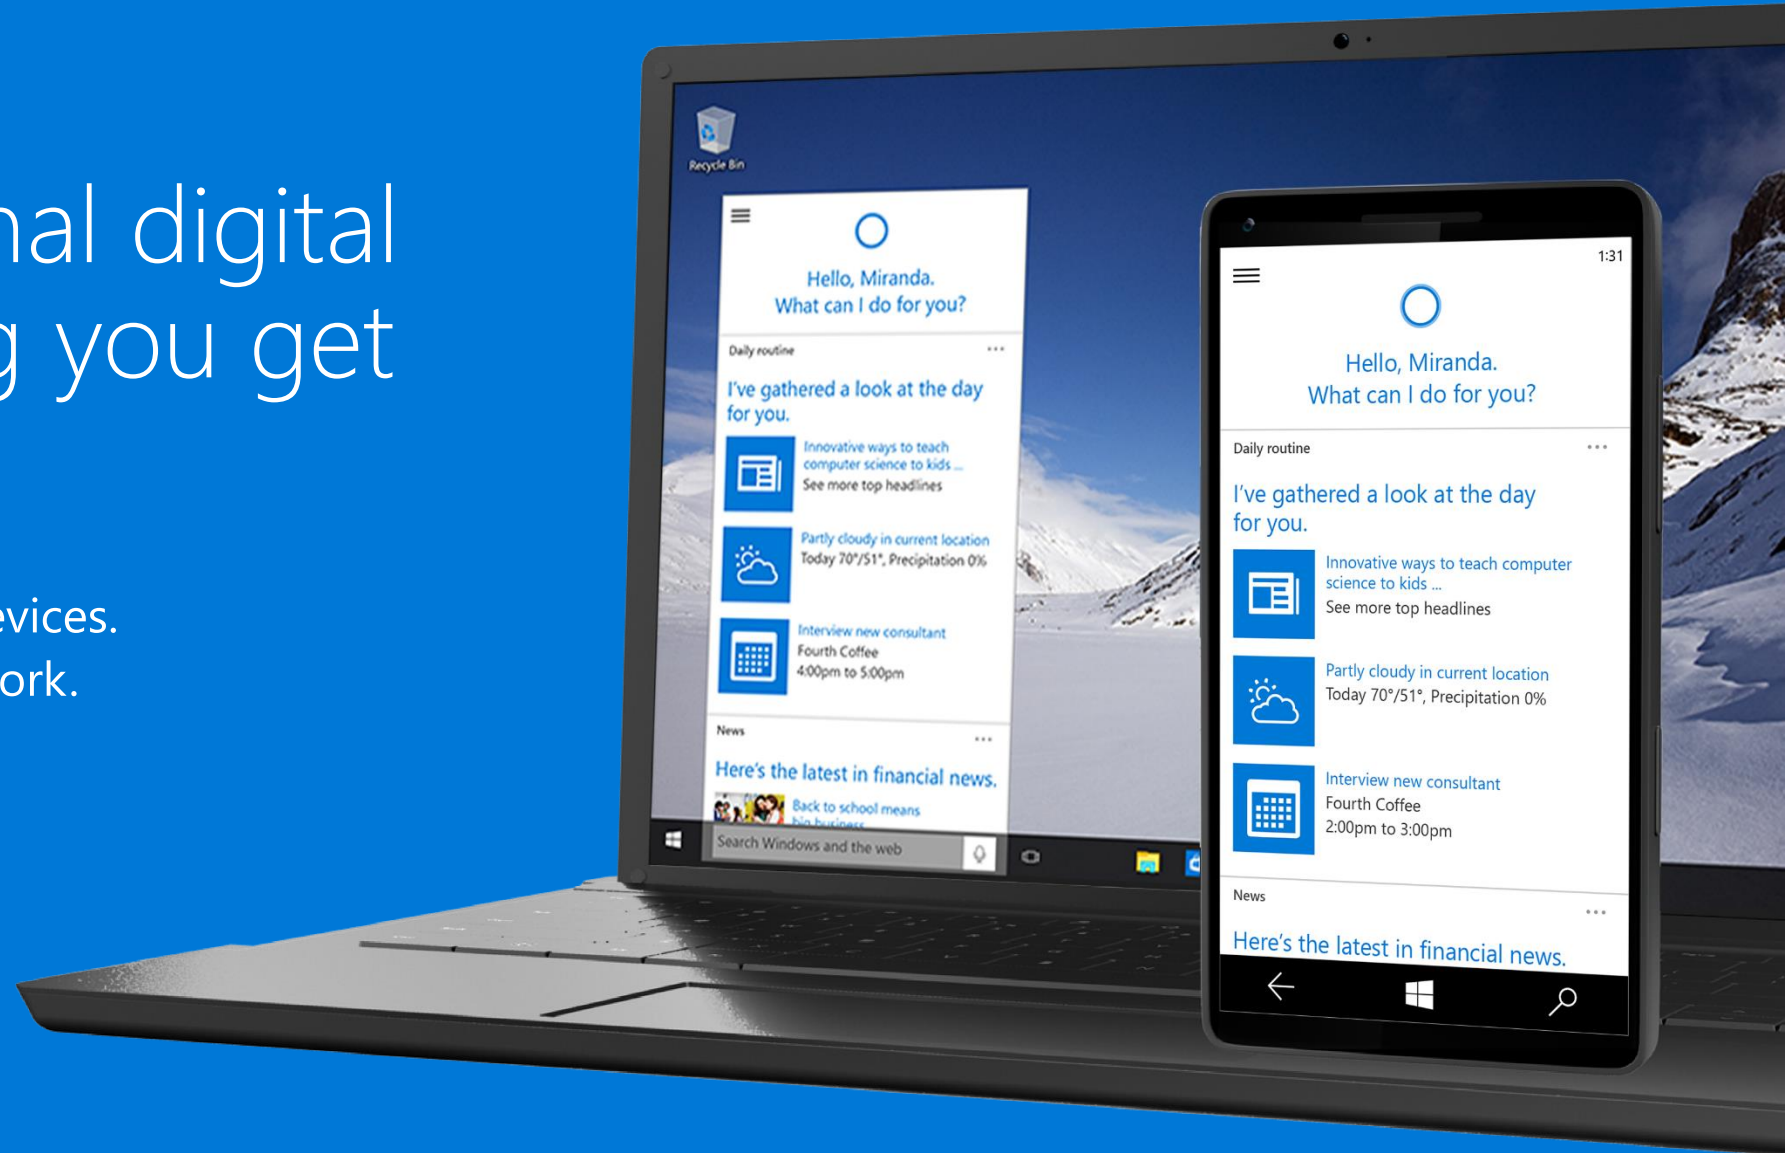

Cortana

Your truly personal digital assistant, helping you get things done

1. More useful every day.
2. Here on all your Windows 10 devices.
3. Get things done at home and work.
4. Best at reminders.