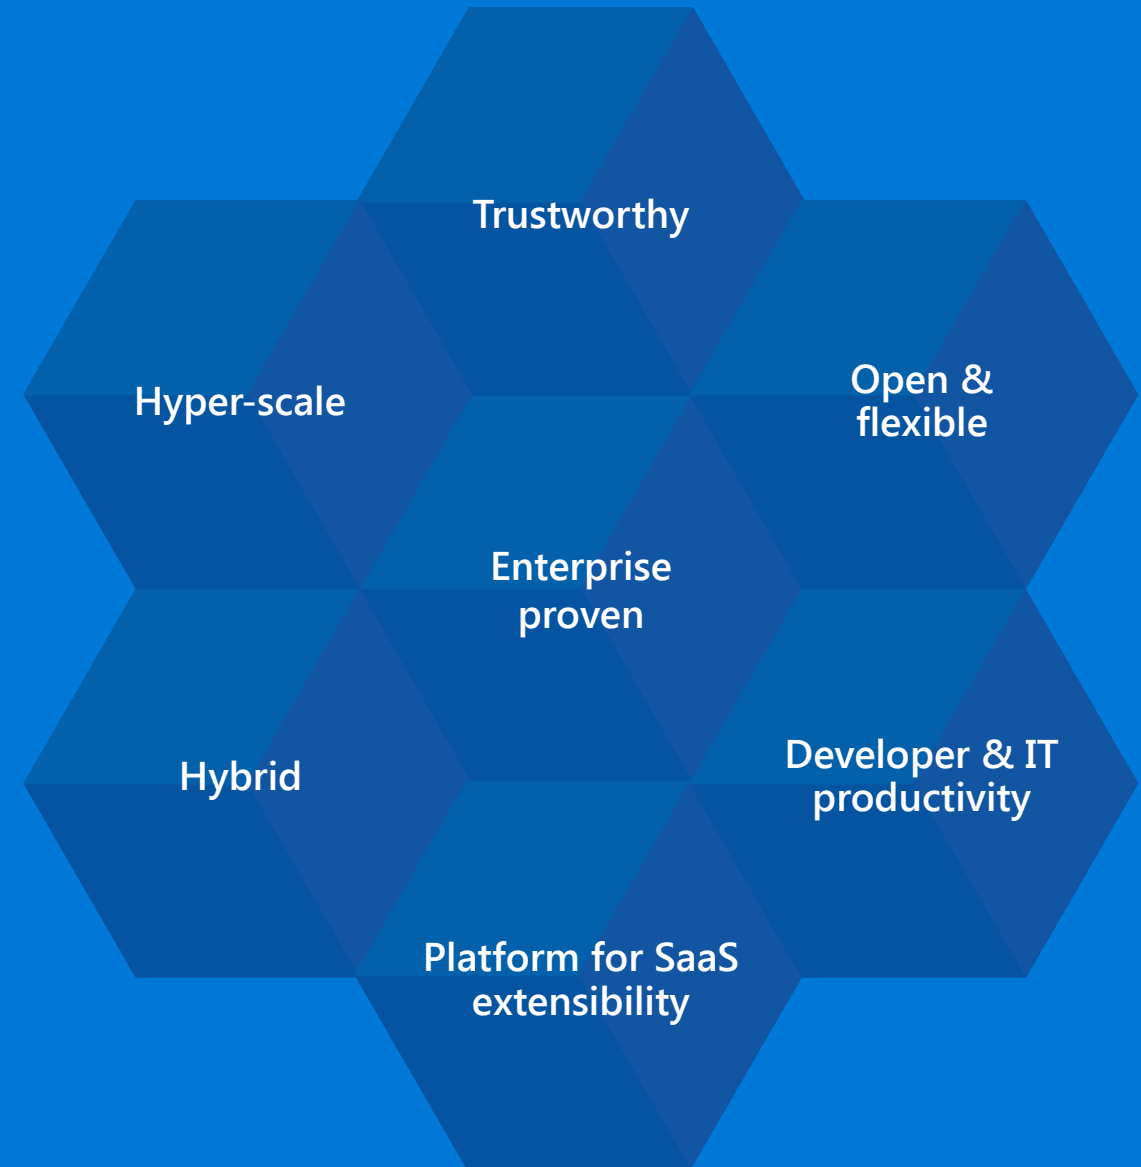

Intelligent Cloud Platform