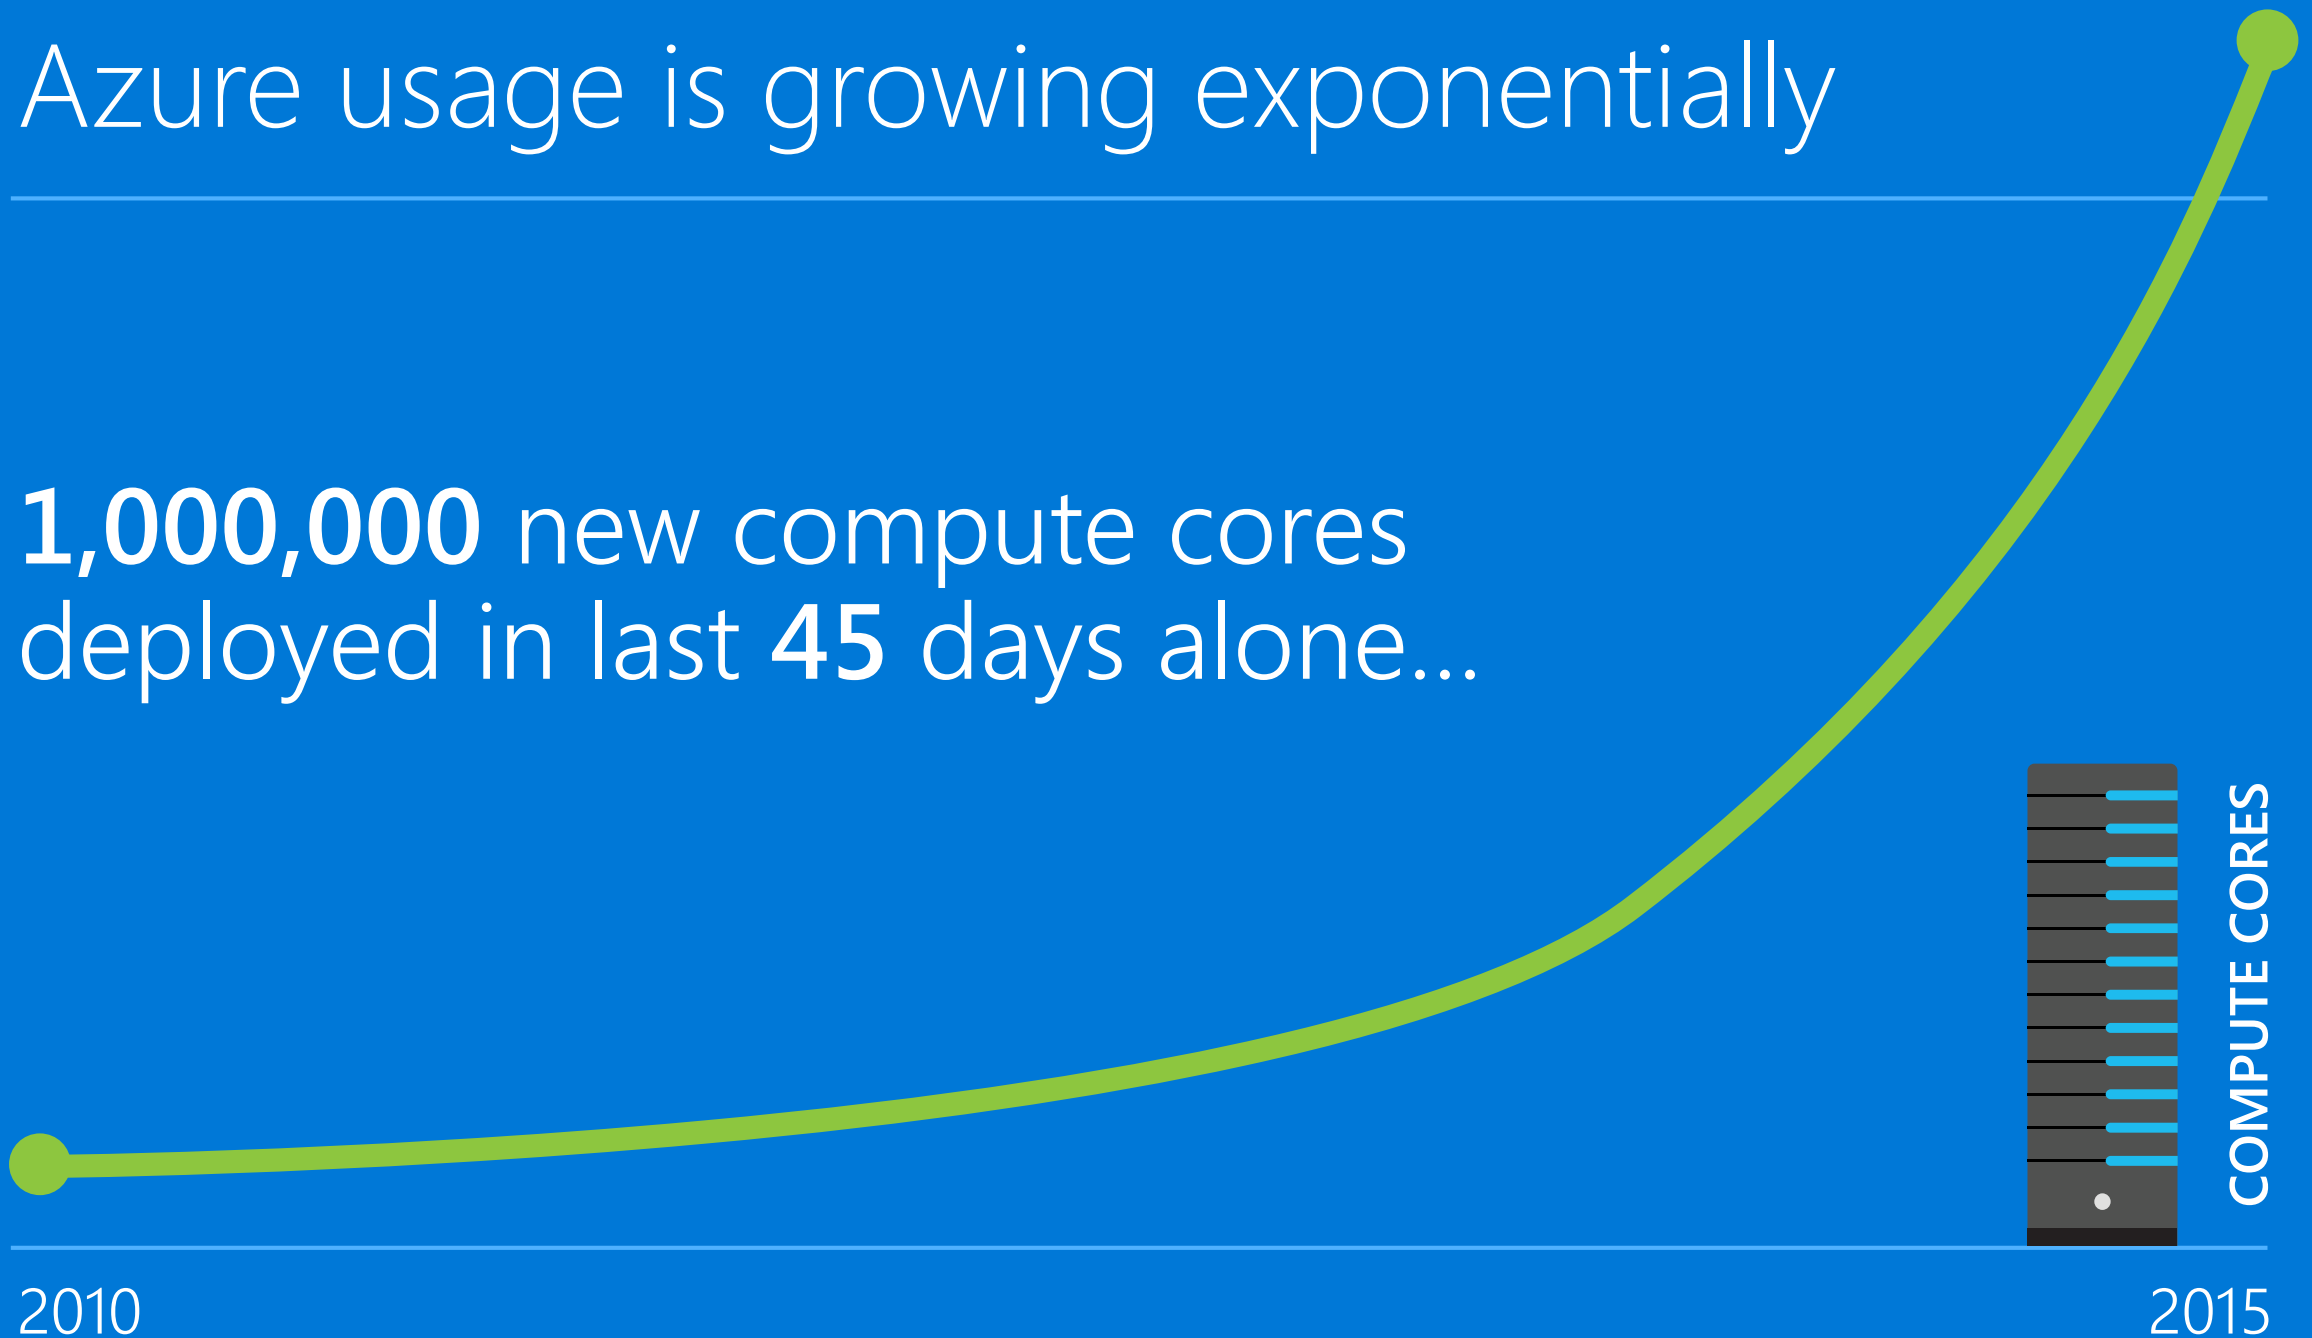

Azure usage is growing exponentially

1,000,000 new compute cores
deployed in last **45** days alone...